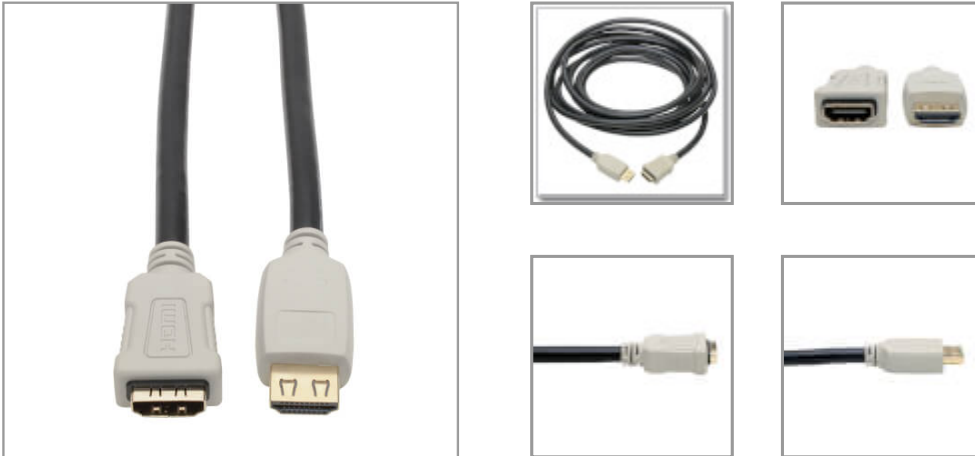

## High-Speed HDMI Extension Cable (M/F) - 4K 60 Hz, HDR, 4:4:4, Gripping Connector, 20 ft.

MODEL NUMBER: P569-020-2B-MF

High-speed cable extends an existing HDMI audio/video connection up to 20 ft. while supporting 4K resolutions with HDR and 4:4:4 color.

#### 4K HDMI Cable Connects Home Theater or Digital Signage Audio/Video Components

This high-speed HDMI extension cable securely connects HDMI-enabled laptops, tablets, PCs, Blu-ray players, game consoles or satellite/cable TV boxes and HDTVs, HD monitors, projectors or home theater receivers. A special gripping male connector ensures components stay firmly attached to avoid viewing interruptions.

#### High-Speed Extension Cable Expands a Current 4K Connection by 20 ft.

The P569-020-2B-MF extends an existing one-foot (0.3-meter) 4K HDMI connection an additional 20 feet (6.1 meters) for a total of 21 feet (6.4 meters), while maintaining its original 4K/60Hz resolution. When the total length ranges between 21 feet and 30 feet (9.1 meters), the maximum display resolution drops to 4K/30Hz. Any total length between 30 feet and 60 feet (18.3 meters) finds the maximum resolution drop to 1080p.